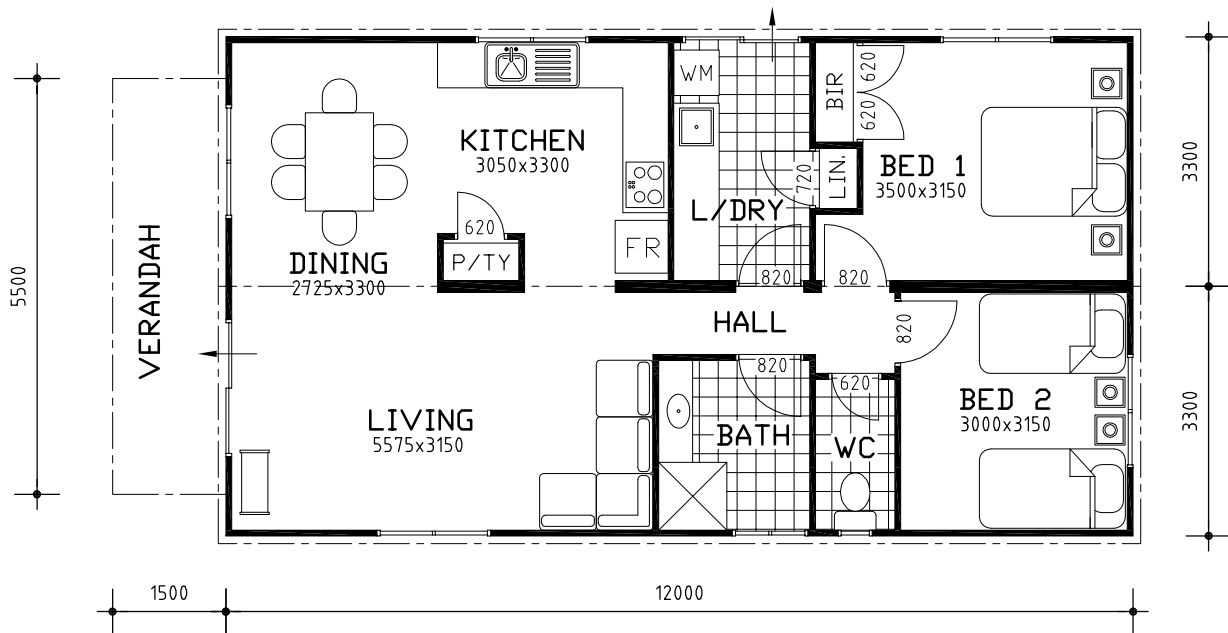

## The SUNRAY

FLOOR AREA 76.4 sqm

Ph: (08) 9965 0577

© THIS DRAWING IS THE PROPERTY OF TRANSTEEL  
AND SHALL NOT BE COPIED WITHOUT PERMISSION.